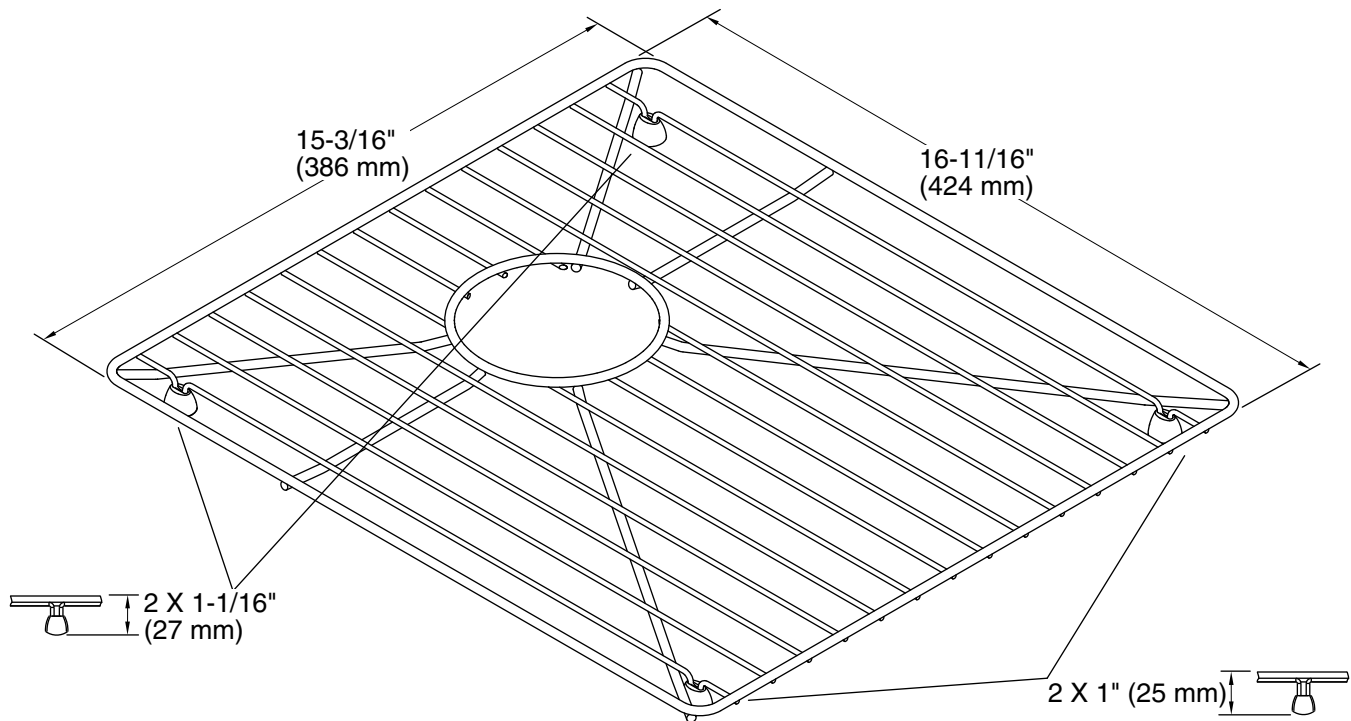

Technical Information

All product dimensions are nominal.

Material: Stainless Steel